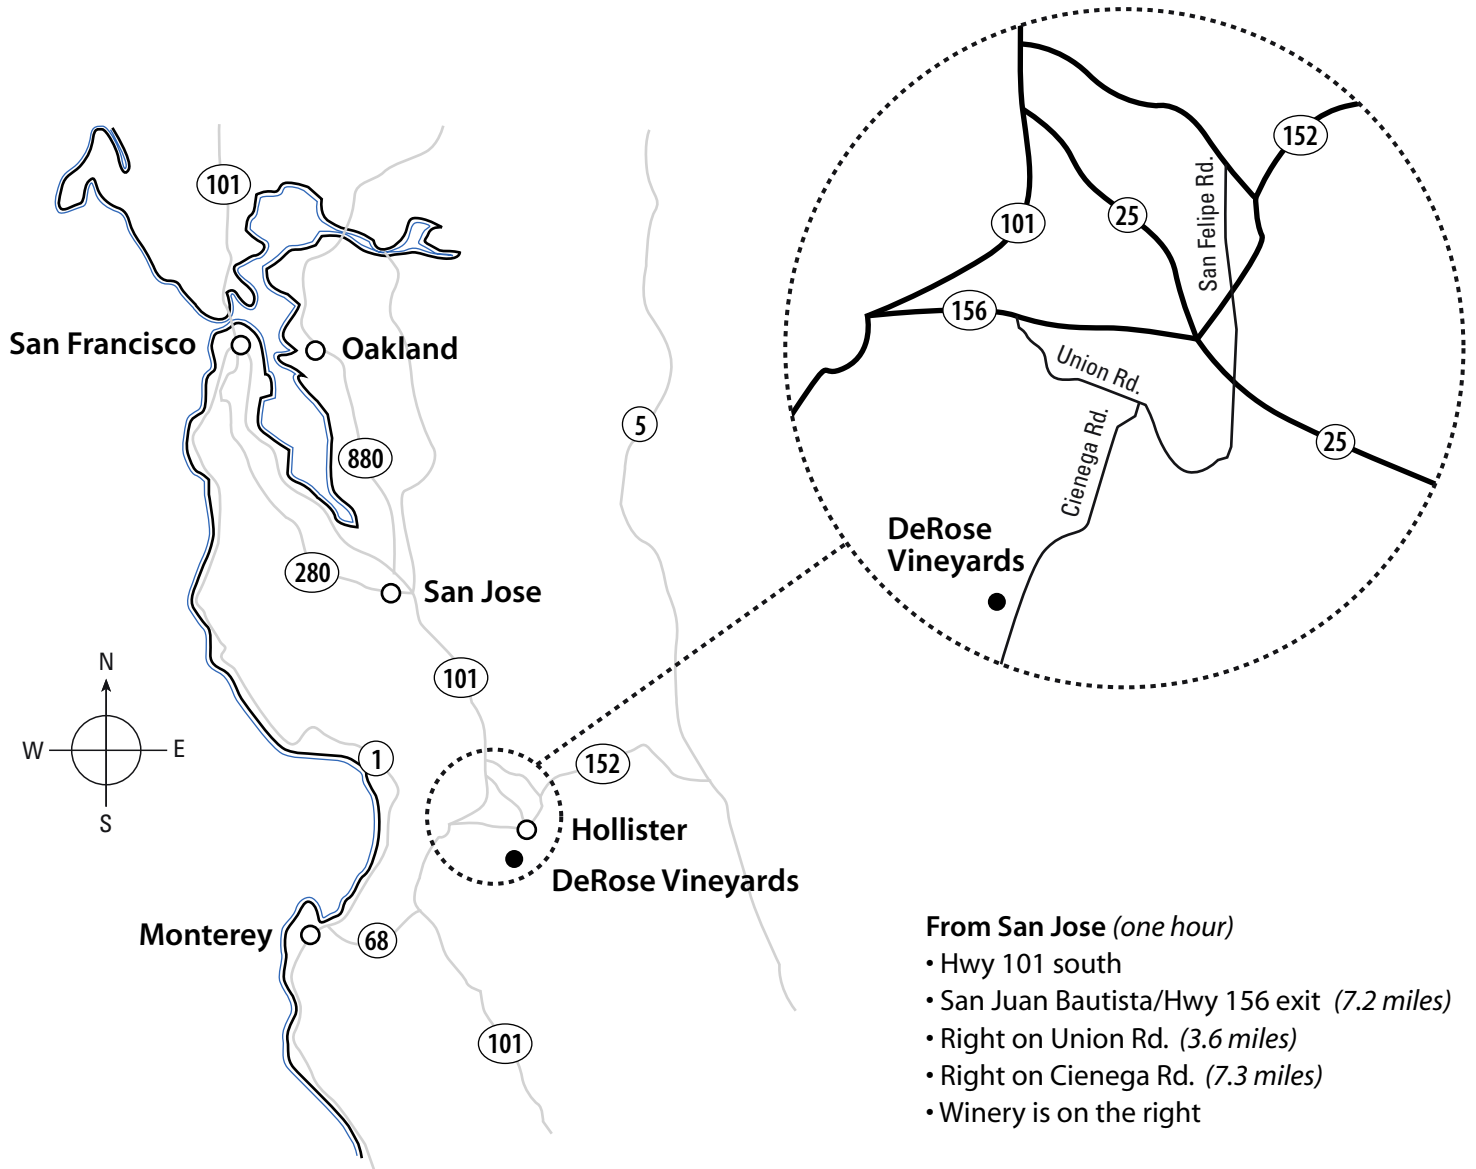

# DEROSE

V I N E Y A R D S

**From San Jose (one hour)**

- Hwy 101 south
- San Juan Bautista/Hwy 156 exit (7.2 miles)
- Right on Union Rd. (3.6 miles)
- Right on Cienega Rd. (7.3 miles)
- Winery is on the right

**From Monterey (30 minutes)**

- Hwy 68 east
- Hwy 101 north
- San Juan Bautista/Hwy 156 exit (7.2 miles)
- Right on Union Rd. (3.6 miles)
- Right on Cienega Rd. (7.3 miles)
- Winery is on the right